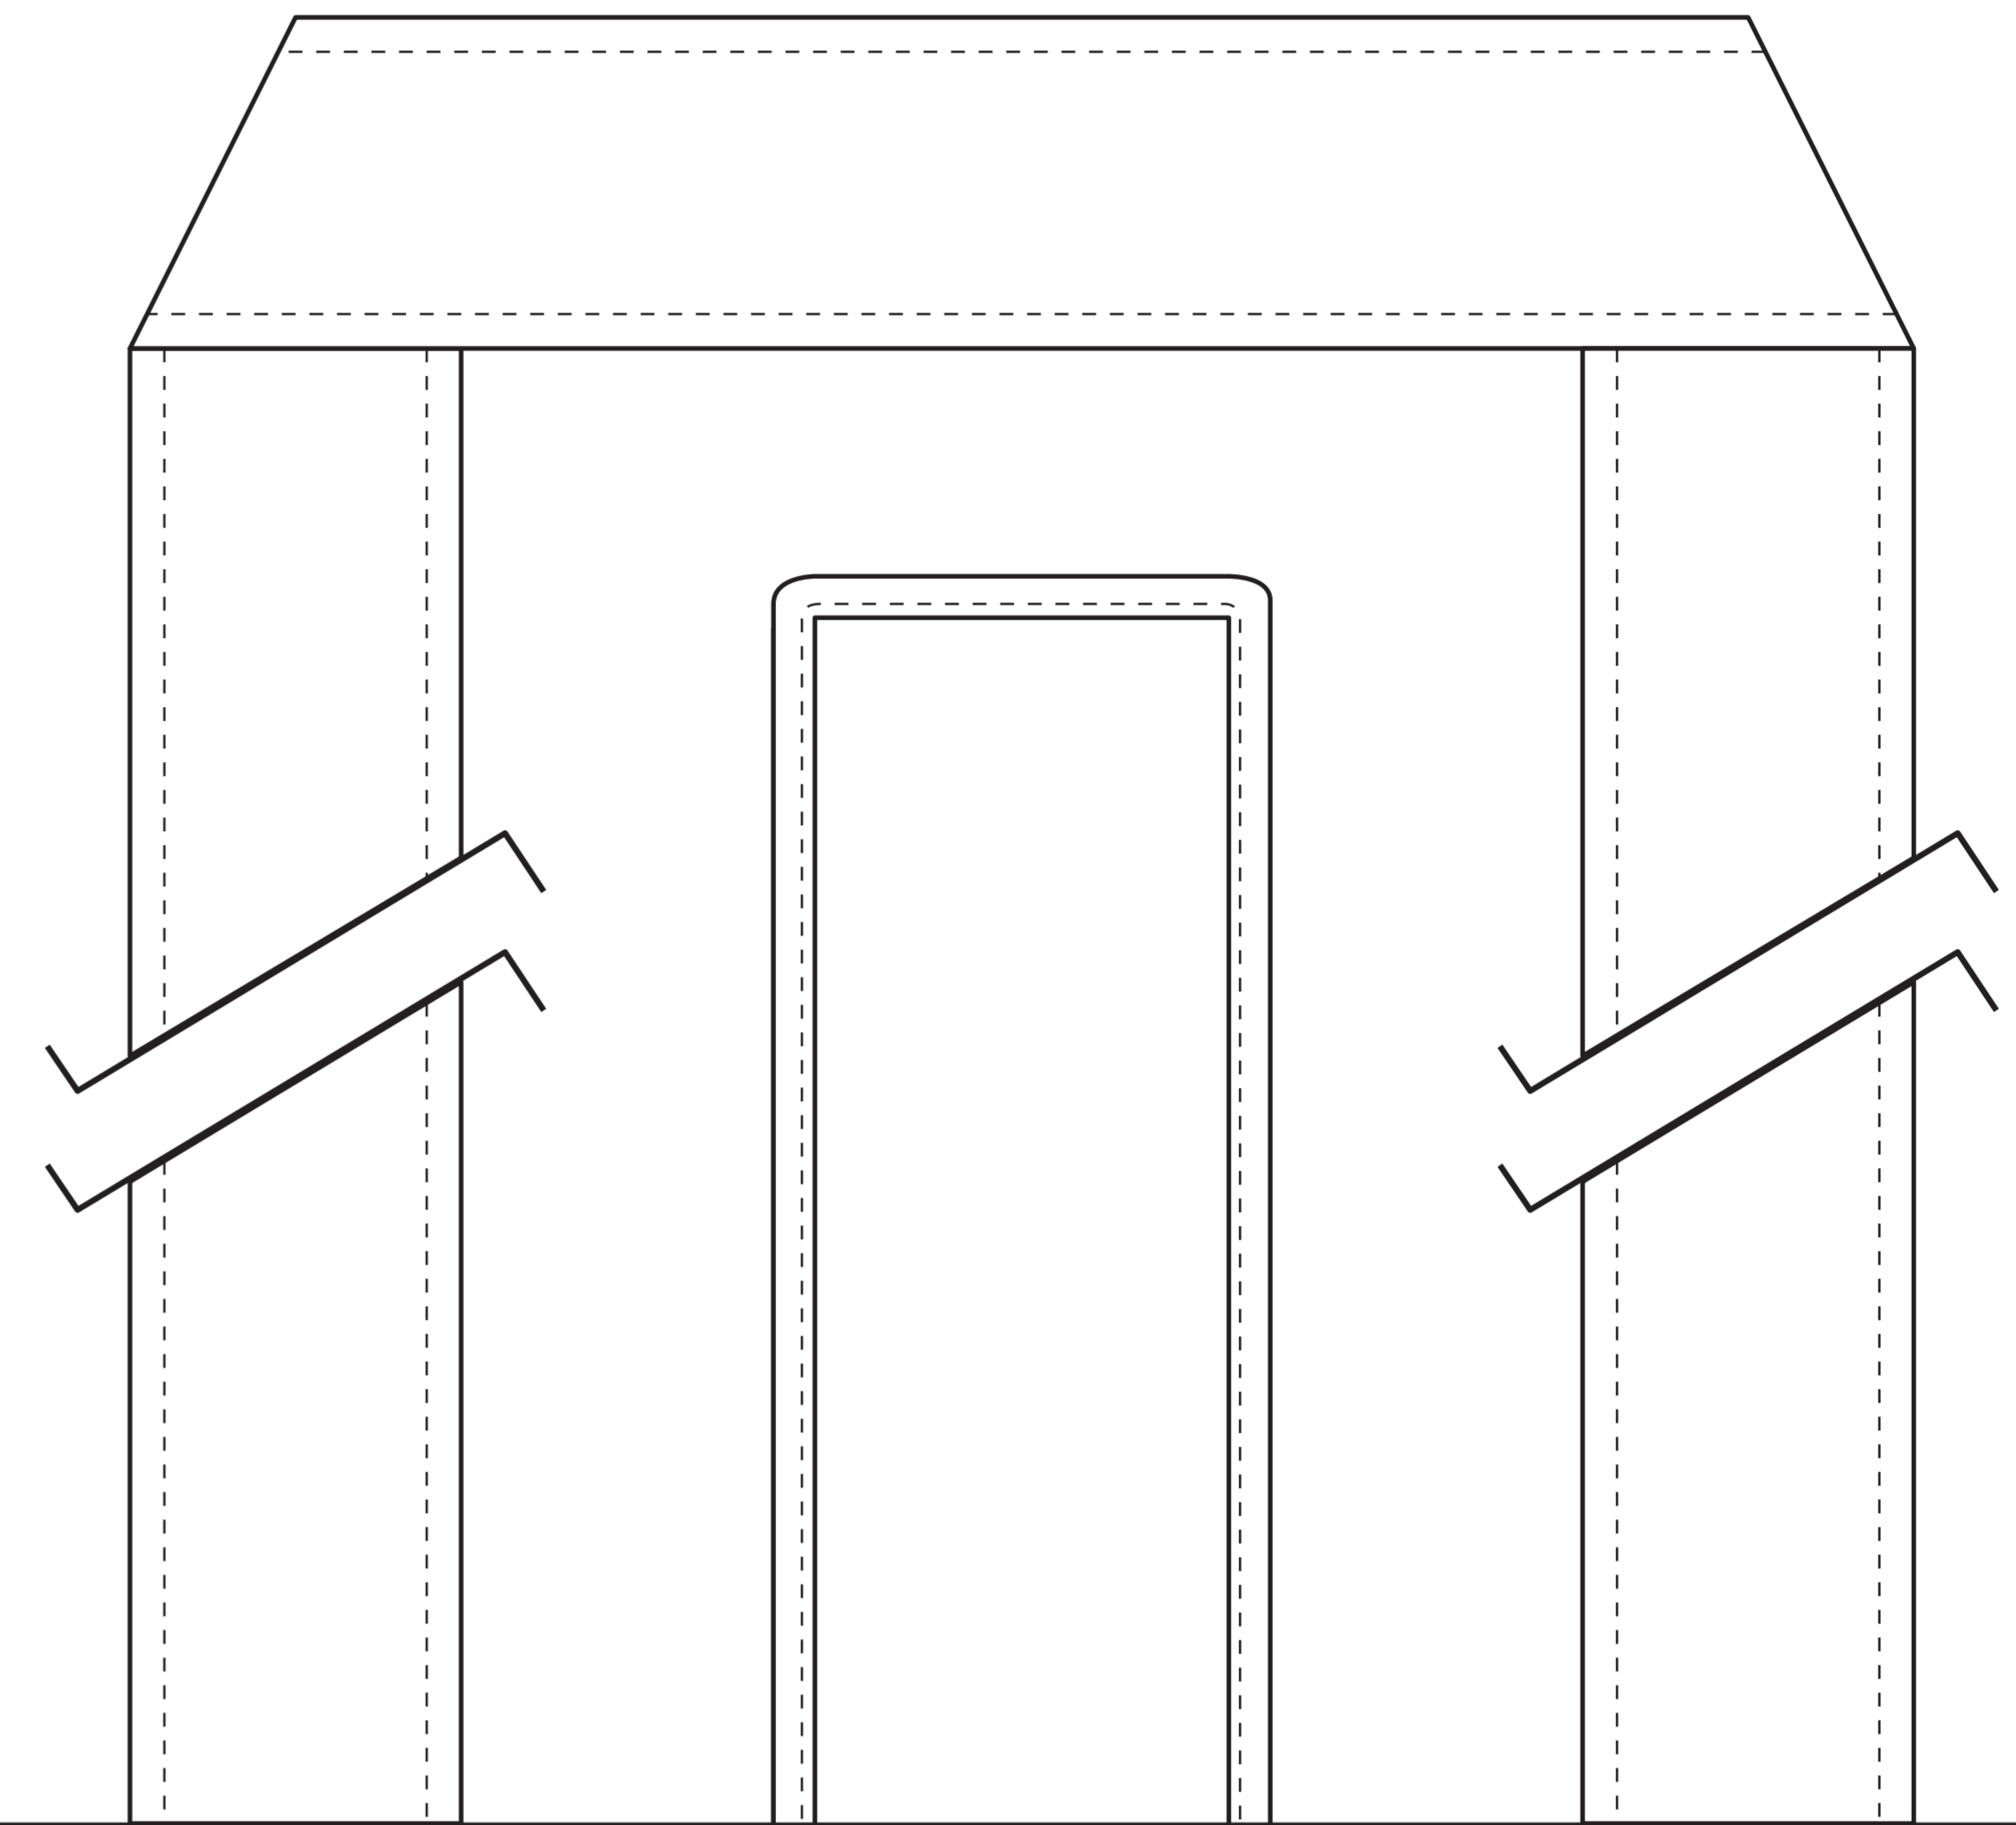

Grande

(Scaled 100% - ACTUAL SIZE)

PO#:

IMPRINT SIZE:

IMPRINT COLOR:

ITEM #: CVGR2017

BAG SIZE: 20W x 8 x 17H

IMPRINT AREA: 13w x 8h (mesh)

15w x 2^{1/2}h (lower panel)

(Front)

(Back)