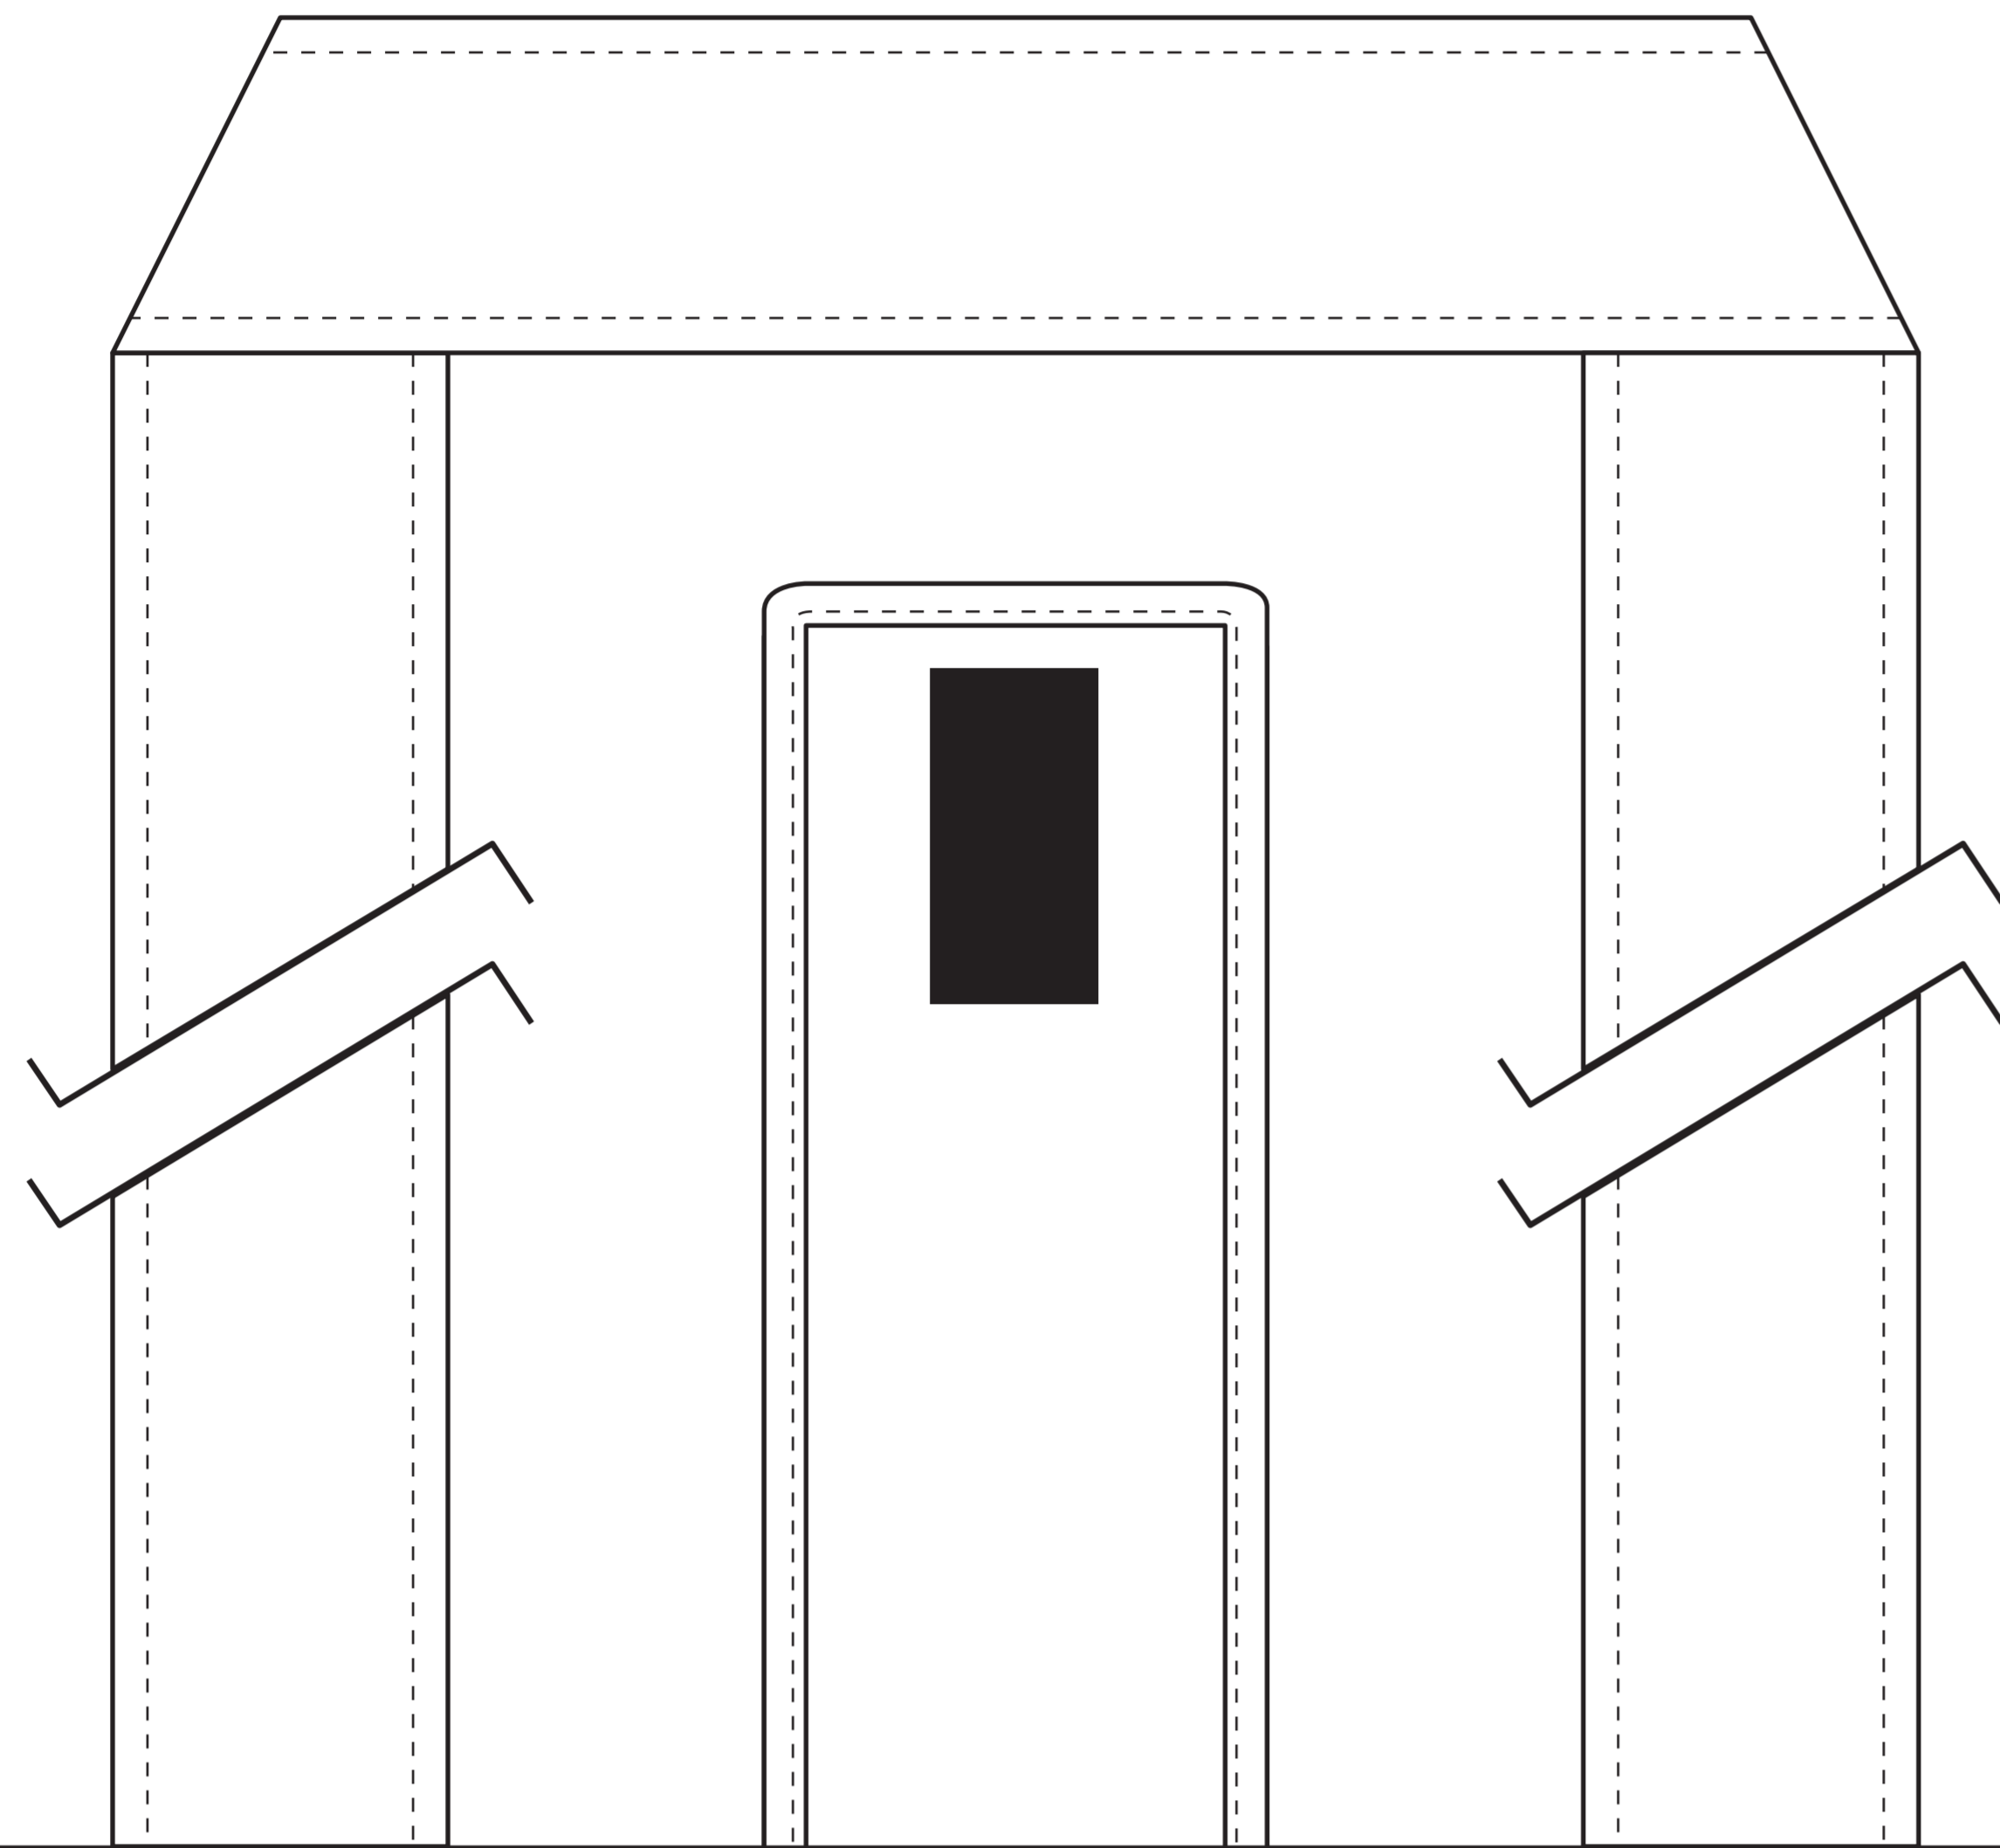

Grande

(Scaled 100% - ACTUAL SIZE)

PO#:

IMPRINT SIZE:

IMPRINT COLOR:

ITEM #: CVGR2017

BAG SIZE: 20W x 8 x 17H

IMPRINT AREA: 13w x 8h (mesh)

15w x 2^{1/2}h (lower panel)

(Front)

(Back)