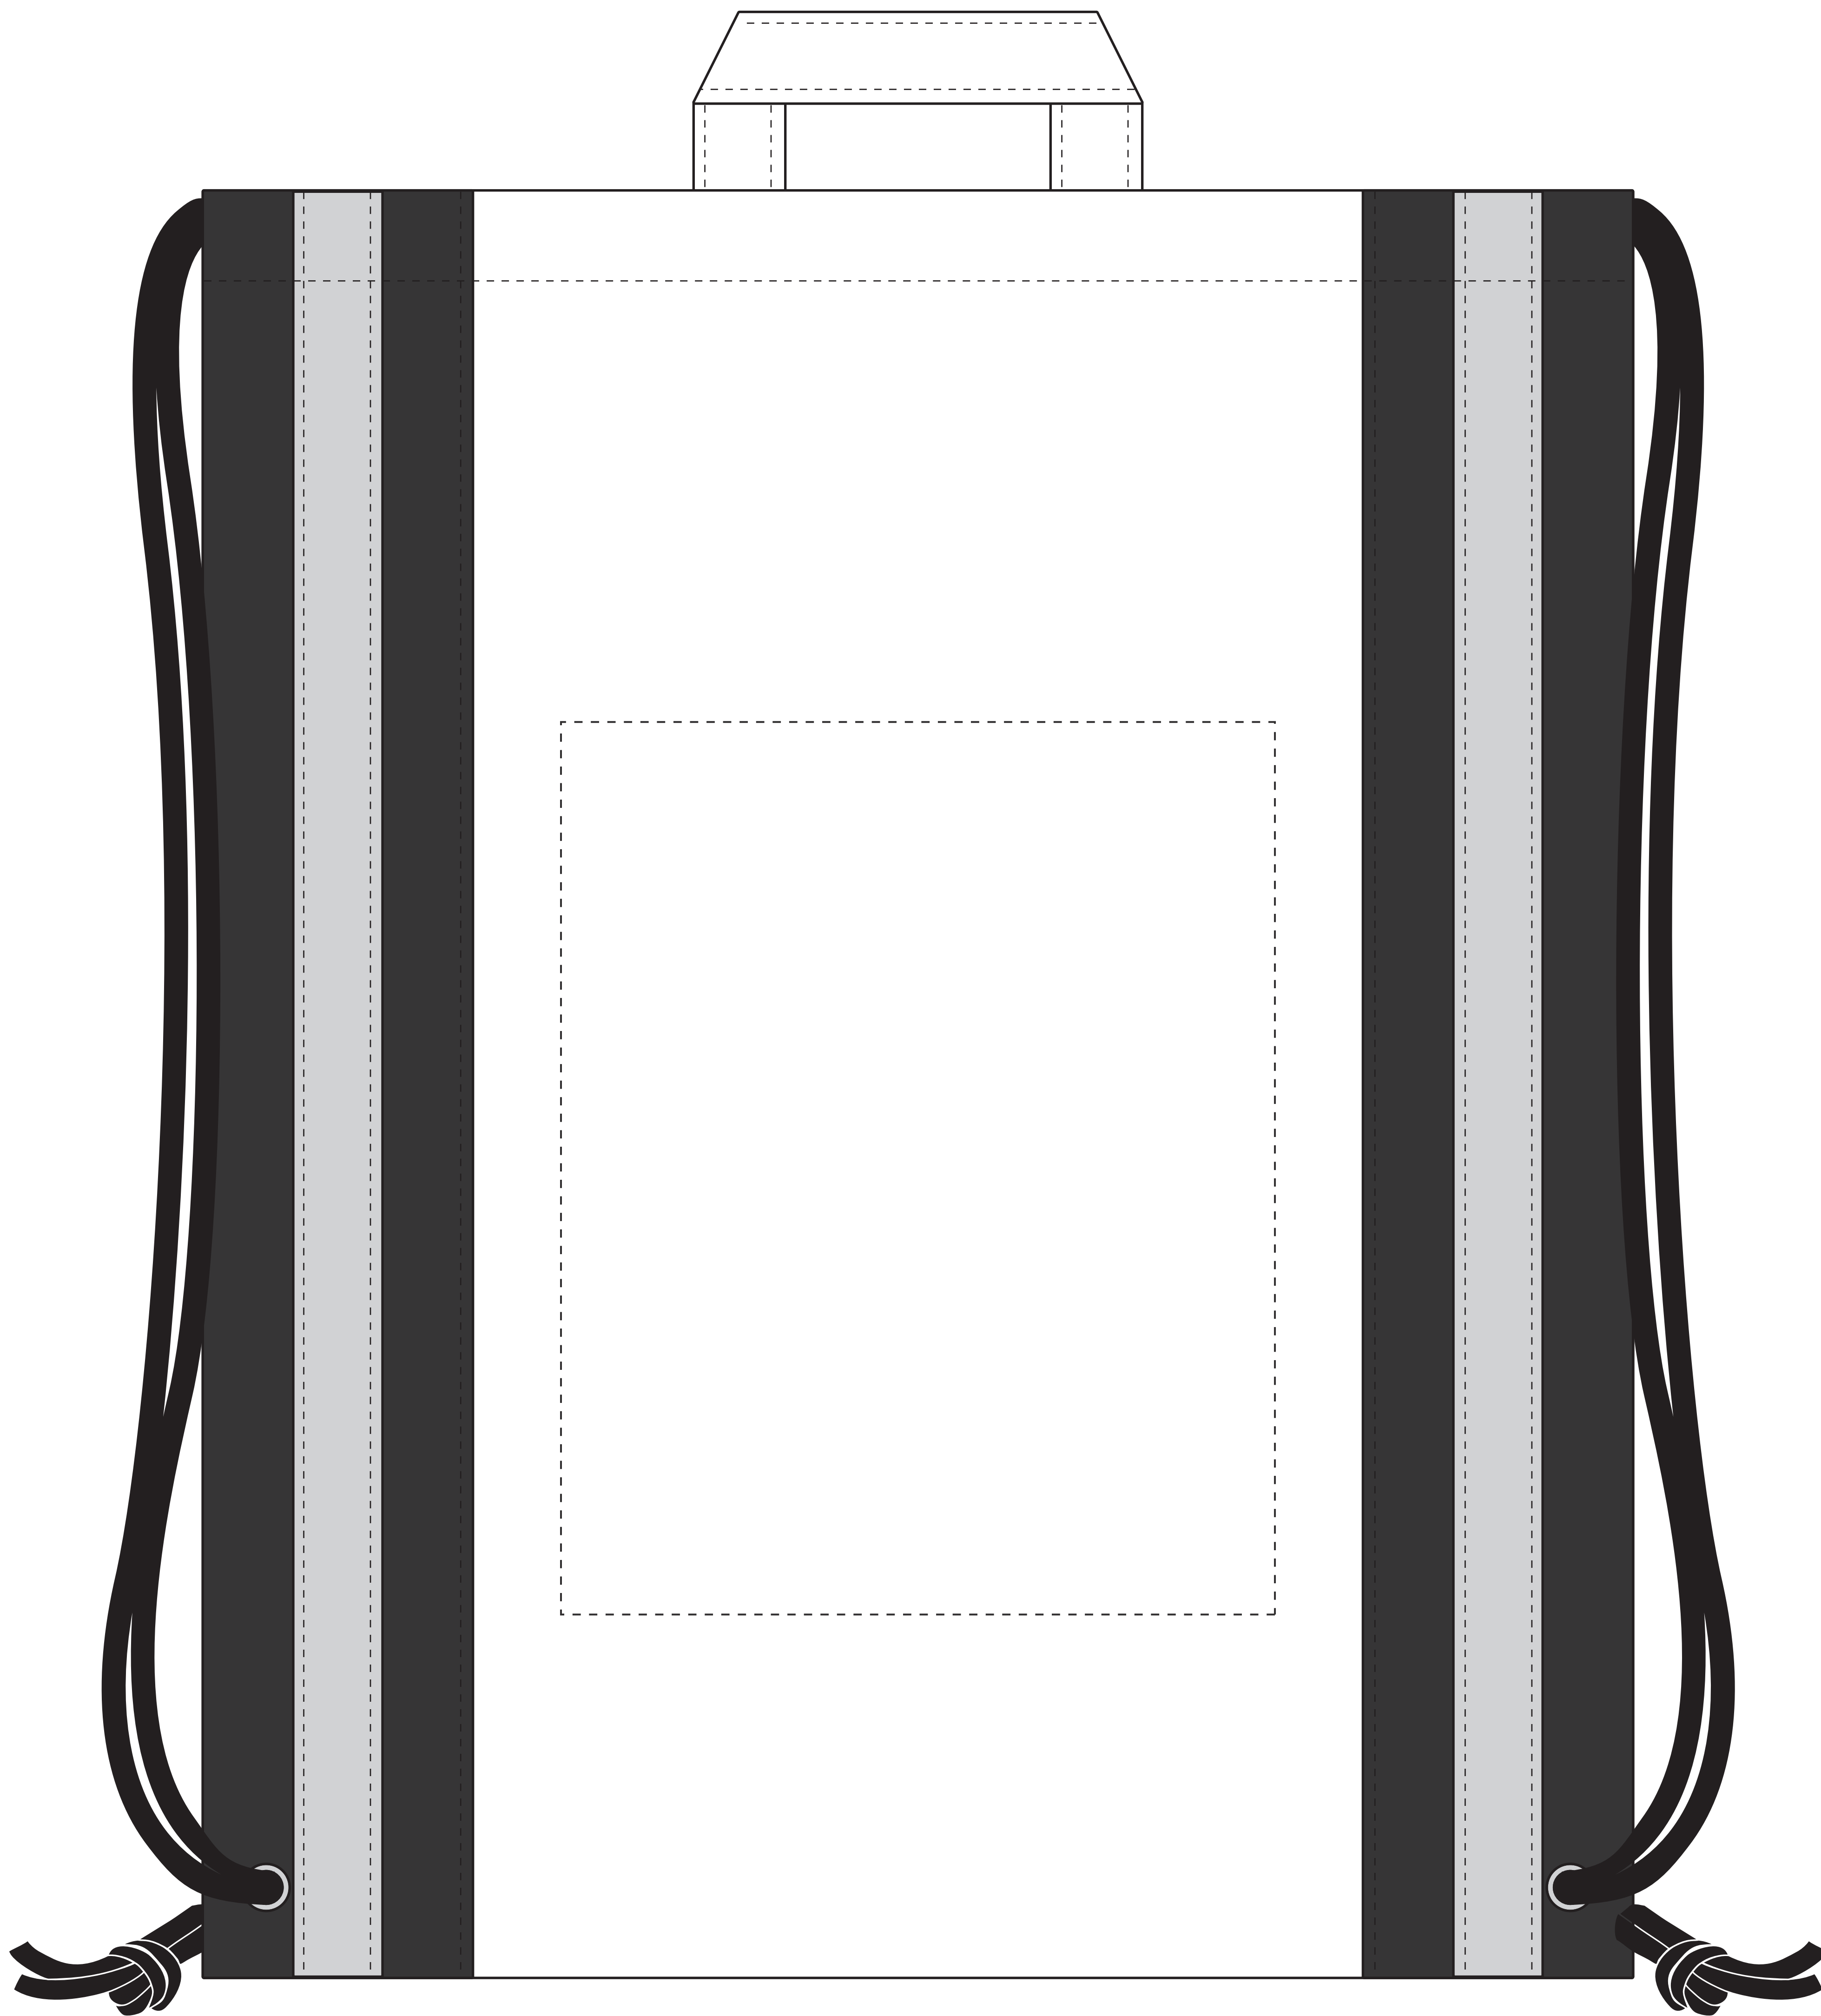

Magellan

(Scaled 100% - ACTUAL SIZE)

PO#:
IMPRINT SIZE:
IMPRINT COLOR:

ITEM #: SPRT1620
BAG SIZE: 16w x 20h
IMPRINT AREA: 8w x 10h

(Front)

(Back)