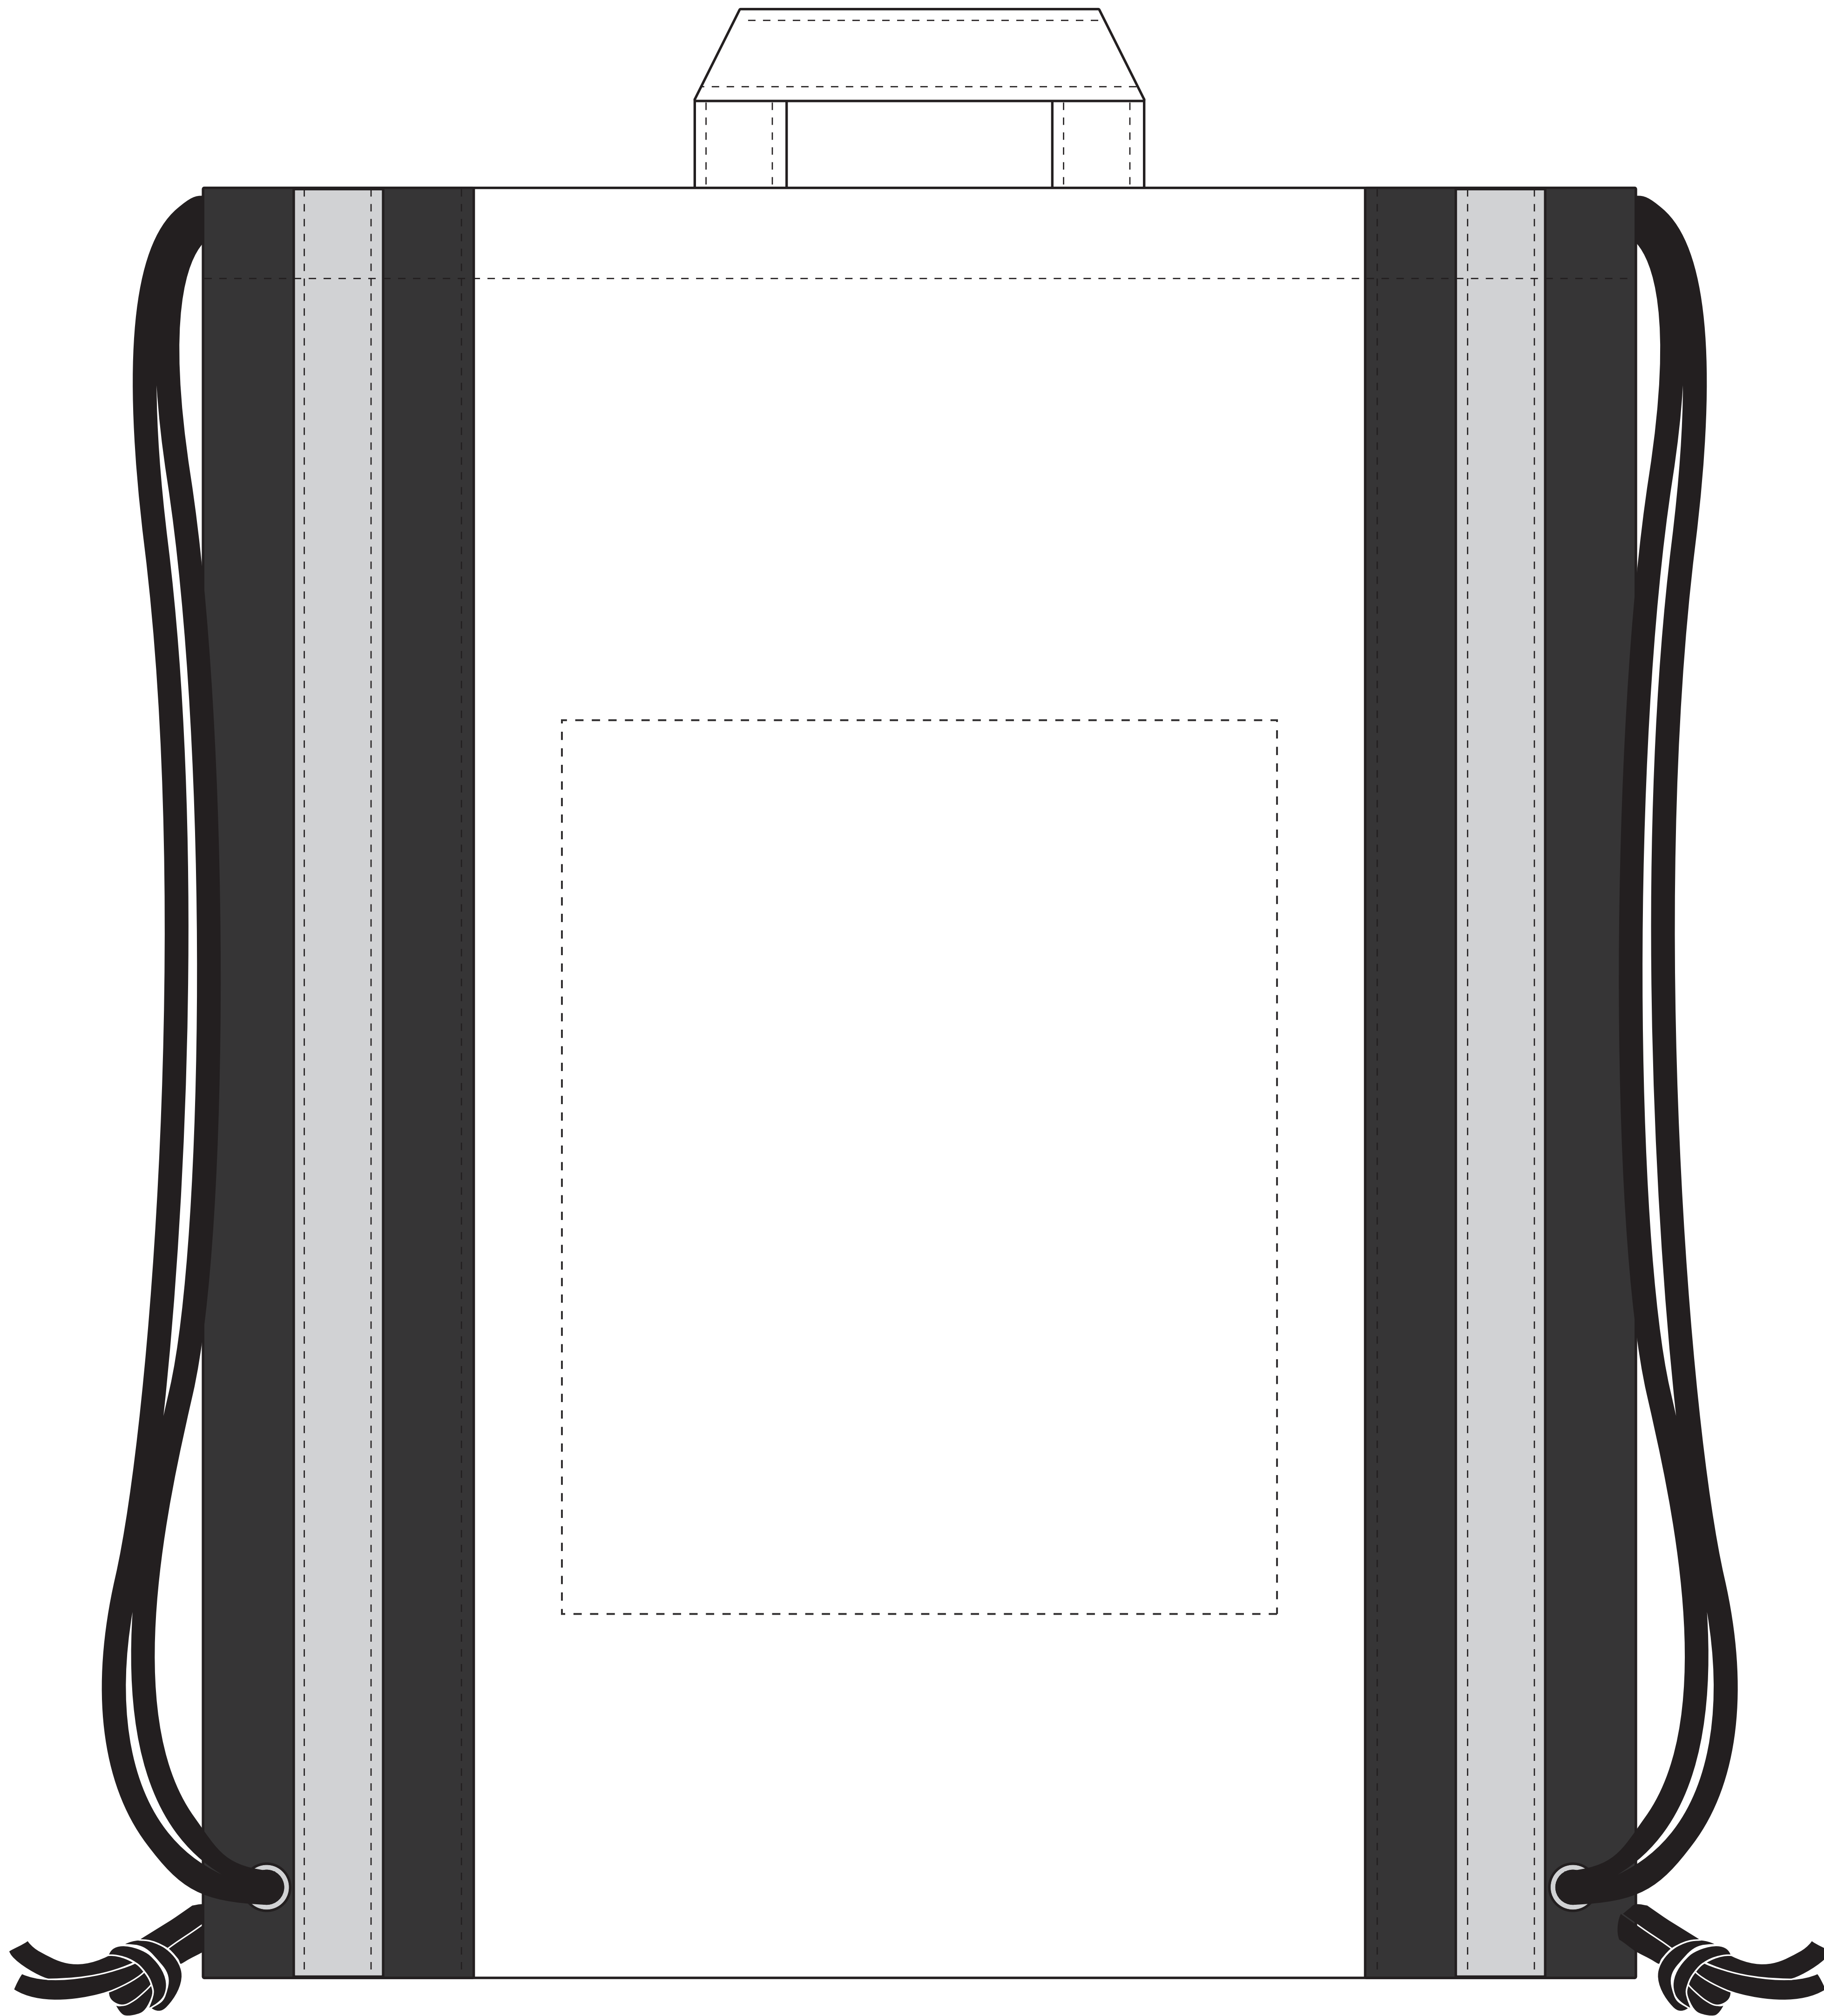

Magellan

(Scaled 100% - ACTUAL SIZE)

PO#:
IMPRINT SIZE:
IMPRINT COLOR:

ITEM #: 39RT1620
BAG SIZE: 16w x 20h
IMPRINT AREA: 8w x 10h

(Front)

(Back)