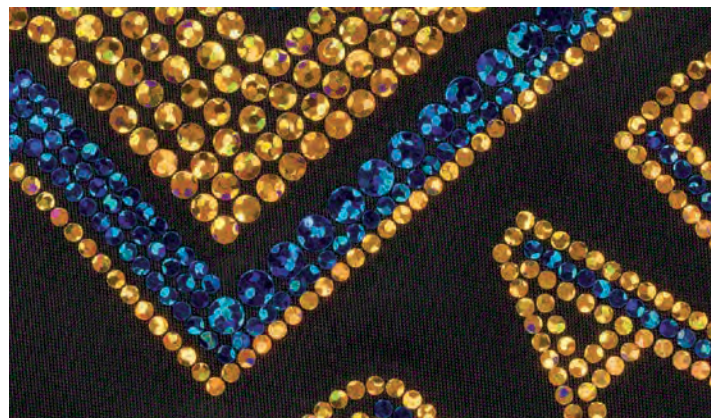

PROGRAMS and FORMATS WE ACCEPT

Any other file formats are not acceptable and may delay production.

ADOBE ILLUSTRATOR—Our Preferred Vector Art Program.

Save as native Illustrator .ai file, or Illustrator Default PDF with the *Preserve Illustrator Editing Capabilities* box check-marked.

ADOBE PHOTOSHOP—Our Preferred Raster Art Program.

Save files as native Photoshop .psd or layered TIFF with transparent backgrounds. Please properly isolate your art from the background by using exact, sharp-edged clipping masks or clipping paths.

VECTOR ART IS PREFERRED

Vector images can be resized without any loss of quality. Please note that placing or importing photographs, bitmap, or raster images into a drawing program does not convert them into vector artwork.

MULTICOLOR IMPRINTS

Art can contain up to six colors depending on size of the art and what the process will allow. PMS color matching is not available.

FONTS—Please convert all fonts to outlines (paths or curves).

Block or Sans Serif fonts work best. Serif fonts are not recommended.

- **MINIMUM:** • UPPERCASE—60 points or 1/2-inch-high minimum.
- lowercase—82 points or 1/2-inch-high minimum.

Example:

B a

UPPERCASE 60 pt. lowercase 82 pt.

DOT SIZES

Three dot sizes are available—2, 3, and 4mm. Dot size is determined by the size and design of the art, and what the process will allow. Mixed dot sizes can be used within artwork, if the design is suitable for this option.