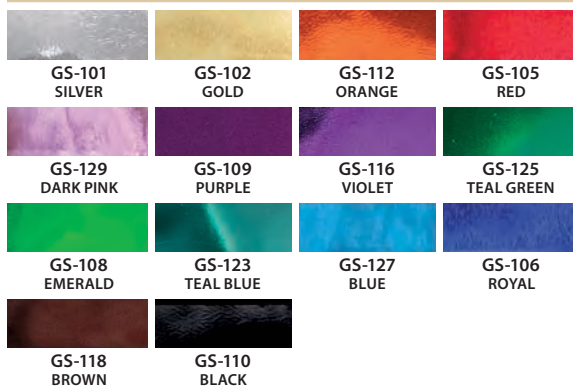

MULTICOLOR IMPRINTS

Art can contain up to six colors depending on size of the art and what the process will allow. PMS color matching is not available.

FONTS—Please convert all fonts to outlines (paths or curves).

SPARKLE Color Selection

Gloss Holographic Colors

Gloss Metallic Colors

Matte Colors