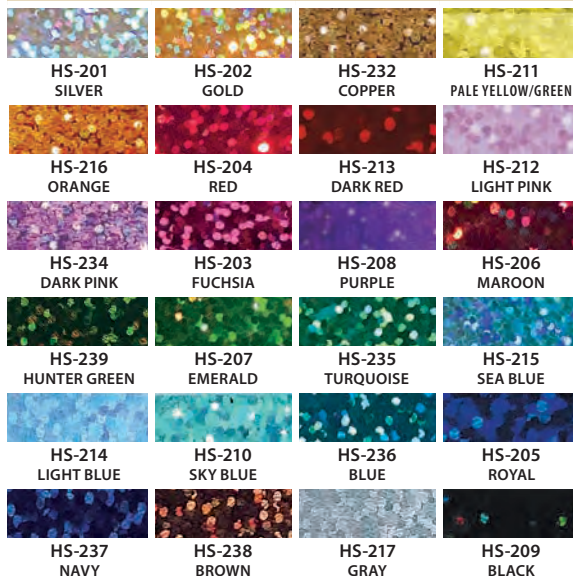

MULTICOLOR IMPRINTS

Art can contain up to six colors depending on size of the art and what the process will allow. PMS color matching is not available.

FONTS—Please convert all fonts to outlines (paths or curves).

SPARKLE Color Selection

Gloss Holographic Colors

Gloss Metallic Colors

Matte Colors