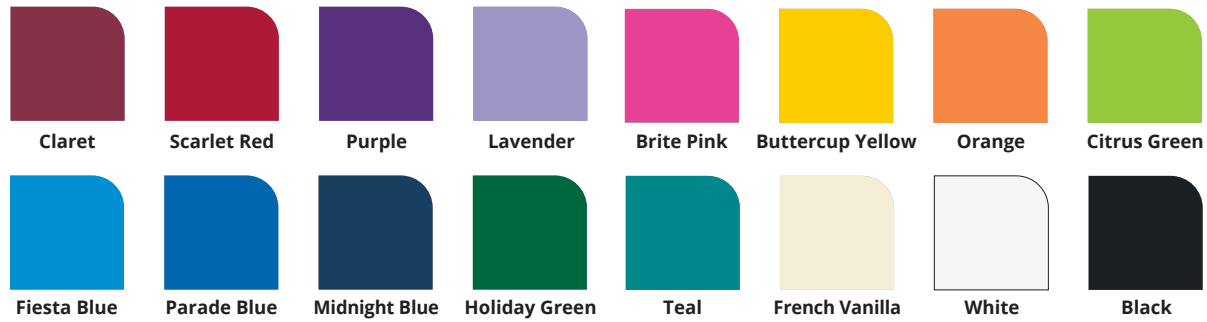

Tissue

Special packaging creates a higher perceived value for gifts and giveaways. Add decorative tissue to your printed bag for a polished look and cohesive branded package.

PAPER TISSUE

Size: 20" x 30"

Affordable paper tissue is available in a wide variety of colors to complement your brand. Sheets per package: 480

Imprint	Item #	1-4 pkgs.	5-10 pkgs.	
PLAIN	32CWT21 (White Tissue)	76.00	70.00	A
PLAIN	32 (Specify Color Name)	104.00	100.00	A

Shipping: 9 lbs. per package

Paper Tissue Colors Available:

METALLIC FOIL TISSUE

SHEER ELEGANCE TISSUE

PAPER TISSUE