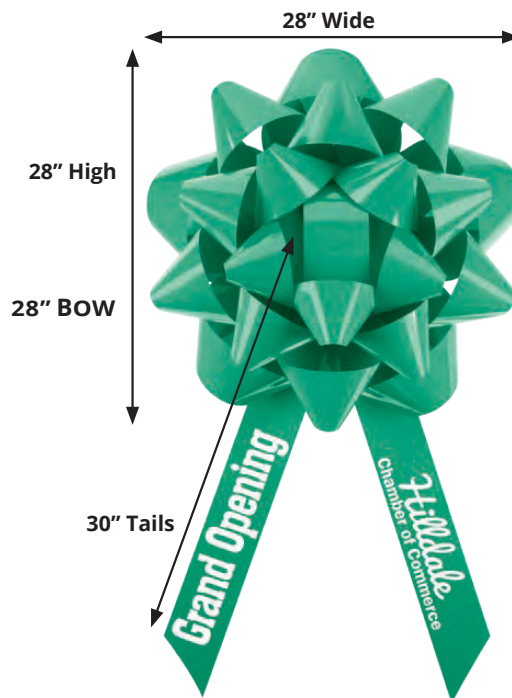

GREAT FOR:

- Chambers of Commerce
- Universities
- Banks
- Car Dealers

	MARQUEE PRINT
SET-UP	NO SET-UP CHARGE.
RE-ORDER SET-UP	NO SET-UP CHARGE.
ADDITIONAL LOCATION	$30 (A)
ADDITIONAL COLOR	N/A
PRODUCTION TIME	Call for production time.
COLUMN PRICING	Per bow, one color, one tail.
ART SPECS/IMPRINT COLORS	Refer to pages 182-184, 187.
RUSHES & ADDITIONAL SERVICES	Refer to pages 182-184, 189.