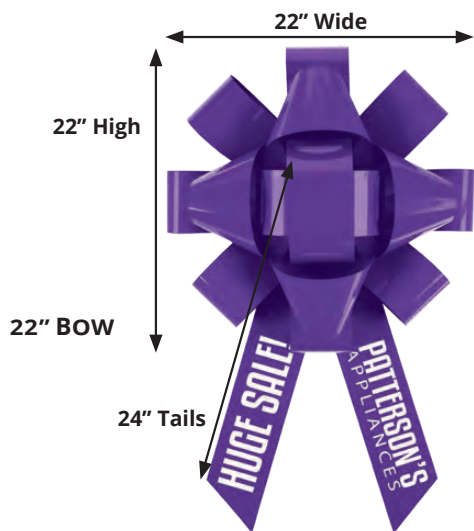

## 22" BOW WITH SUCTION CUP BASE

With 24" tails

Imprint	Item #	1	2-4	5-9	10-19	20+
MARQUEE	MQ70LAS2224	170	165	160	155	150 A
PLAIN	UI70LAS2224	140	135	130	125	120 A

Shipping: 4 lbs. per box of 2

Imprint Area: Front – 3W x 11H

## 28" BOW WITH DOOR HANGER

With 30" tails

Imprint	Item #	1	2-4	5-9	10-19	20+
MARQUEE	MQ70LAD2830	220	215	210	205	200 A
PLAIN	UI70LAD2830	190	185	180	175	170 A

Shipping: 5 lbs. per box of 2

Imprint Area: Front – 3¼W x 15H

## 28" BOW WITH MAGNETIC BASE

With 30" tails

Imprint	Item #	1	2-4	5-9	10-19	20+
MARQUEE	MQ70LAM2830	190	185	180	175	170 A
PLAIN	UI70LAM2830	160	155	150	145	140 A

Shipping: 4 lbs. per box of 2

Imprint Area: Front – 3¼W x 15H

## 28" BOW WITH SUCTION CUP BASE

With 30" tails

Imprint	Item #	1	2-4	5-9	10-19	20+
MARQUEE	MQ70LAS2830	190	185	180	175	170 A
PLAIN	UI70LAS2830	160	155	150	145	140 A

Shipping: 4 lbs. per box of 2

Imprint Area: Front – 3¼W x 15H