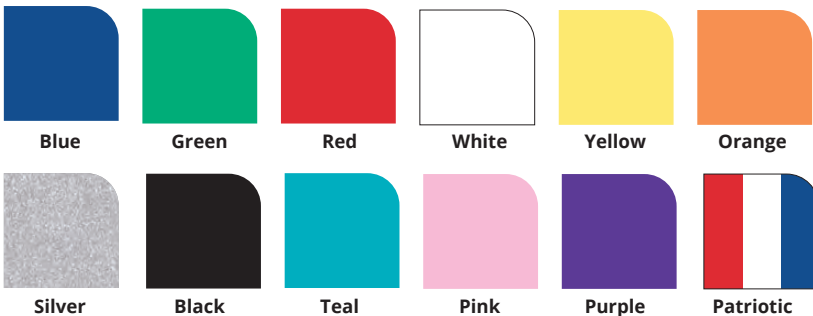

28" BOW

22" BOW

Door Hanger

Magnetic Base

Suction Cup

22" Bow Colors Available:

28" Bow Colors Available: